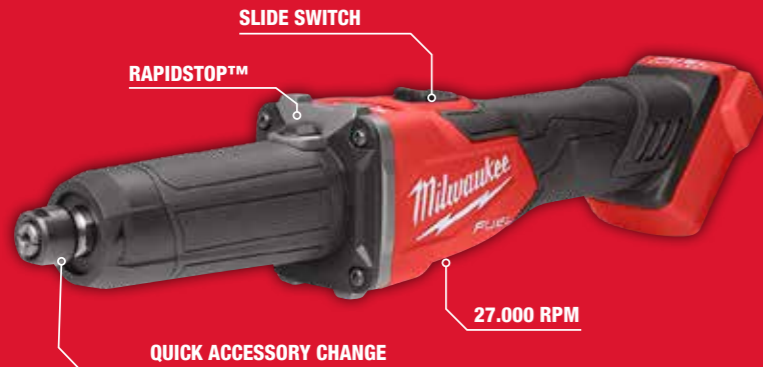

# REPAIRS

M18 FDGRB-0 | ART.# 4933480952

## M18 FUEL BRAKING DIE GRINDER GEN II

**RECOMMENDED PPE**

**IMPACT CUT GLOVES - 9/L**

4932479571

**REDLITHIUM™**

**NEW** M18 FSAGV115XPDB-0 | ART.# 4933478774

## M12 FUEL BANDFILE 10 MM

- TOOL- FREE BELT CHANGE
- 360° TOOL-FREE HEAD ADJUSTMENT
- LED LIGHTS
- REVERSE MODE FUNCTIONALITY
- TRIGGER LOCK
- 7200-14.500 RPM & VARIABLE SPEED TRIGGER